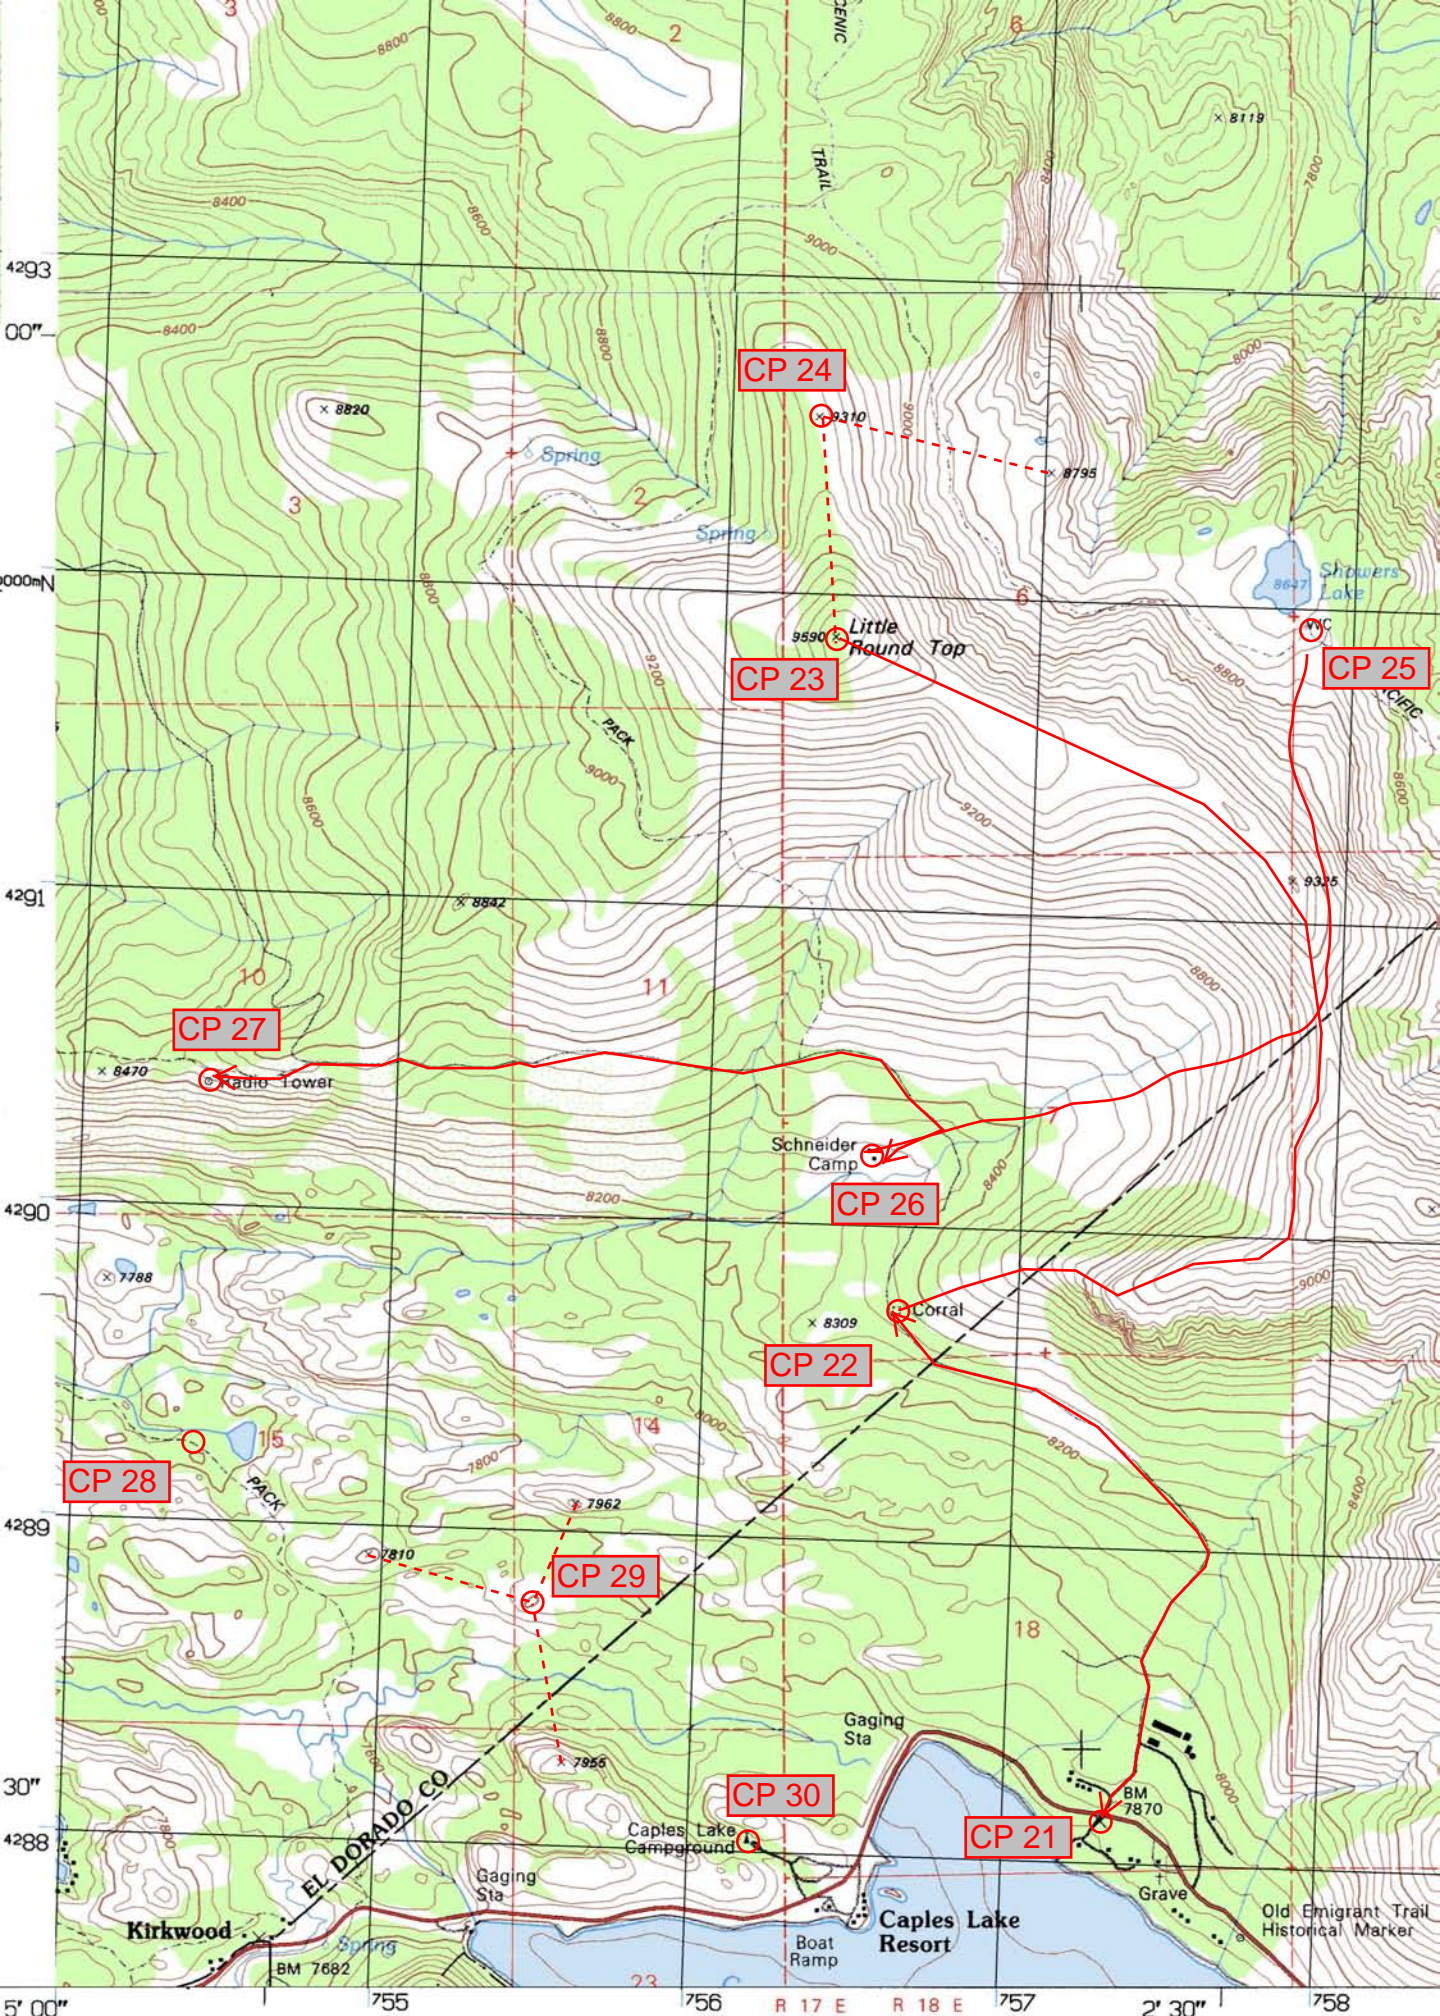

CP 24

CP 23

CP 25

CP 27

CP 26

CP 22

CP 28

CP 29

CP 30

CP 21

Kirkwood

Caples Lake Resort

Caples Lake Campground

Boat Ramp

Old Emigrant Trail Historical Marker

Gaging Sta

BM 7682

BM 7870

Gaging Sta

Grave

Spring

Spring

Showers Lake

Little Round Top

Schneider Camp

Radio Tower

Corral

TRAIL

PACK

PACK

EL DORADO CO

PACIFIC

EMIGRANT

5' 00" 755 756 R 17 E R 18 E 757 2' 30" 758

4293 00"

4291 00"

4290 00"

4289 30"

4288 00"